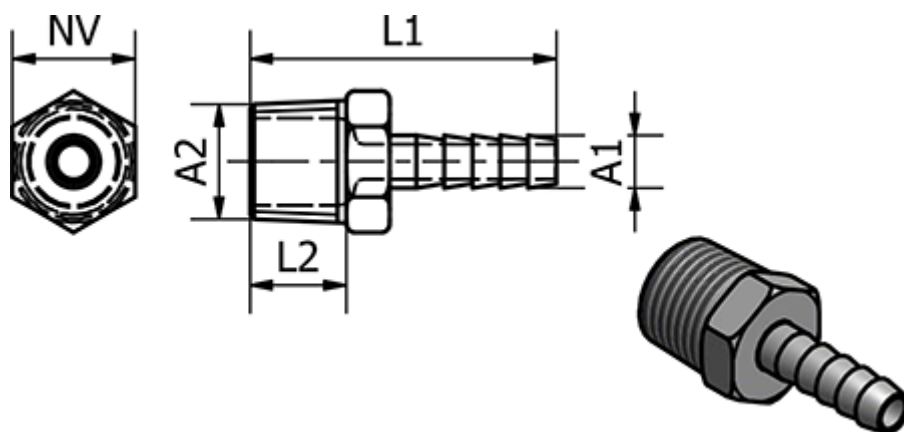

# Data Sheet

Article number: 586239502

Description: Tube Connector 239.502, Ø8 - G 1/8"  
Nickel-plated brass

## Measures

Ext. Hose Diameter A1	= 8
L1	= 31
L2	= 6
NV	= 15
Thread A2	= G 1/8"